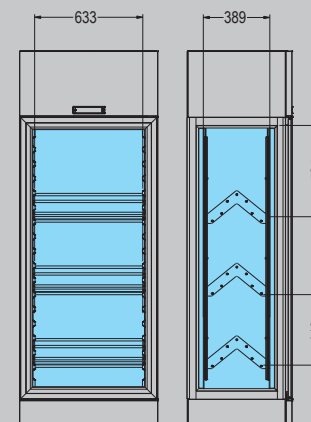

- High efficiency R290 thermodynamics.
- 4 glass sides for maximum display surface.
- Aluminium frame.
- Monobloc placed in the upper part.
- Door with low emissivity structural glass, with tempered and silk-screened outside glasses.
- Black standard colour.
- Interior made in AISI 304 stainless steel.
- Possibility of having 4 different types of shelves.
- 1.800K wine-specific 4 LED lighting.
- Touch screen controller with high contrast backlight.
- Wide hidden handle, integrated on the full height of the door.
- Standard adjustable feet.
- Lock as standard.

IMPERIAL 26:
4 ripiani / 4 shelves
64 bottiglie totali / 64 bottles total, Ø 75mm

IMPERIAL 22:
3 ripiani / 3 shelves
48 bottiglie totali / 48 bottles total, Ø 75mm

IMPERIAL 22 EXPO

IMPERIAL 26 EXPO

IMPERIAL DIAGONAL

Esposizione su entrambi i lati per bottiglie inclinate
Both sides exhibition of inclined bottles

IMPERIAL 26:

4 ripiani / 4 shelves

64 bottiglie totali / 64 bottles total, Ø 75mm

IMPERIAL 22:

3 ripiani / 3 shelves

48 bottiglie totali / 48 bottles total, Ø 75mm

IMPERIAL 22 DIAGONAL

IMPERIAL 26 DIAGONAL

IMPERIAL VERTICAL

Esposizione bottiglie in verticale
Vertical bottles exhibition

IMPERIAL 26:
4 ripiani / 4 shelves
160 bottiglie totali / 160 bottles total, Ø 75mm