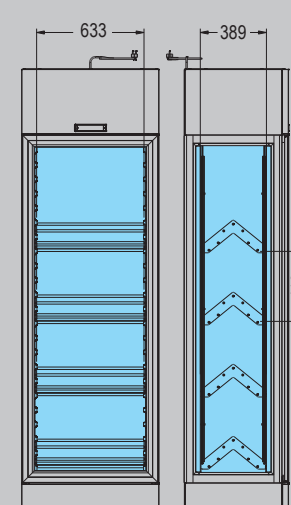

IMPERIAL 26:
4 ripiani / 4 shelves
64 bottiglie totali / 64 bottles total, Ø 75mm

IMPERIAL 22:
3 ripiani / 3 shelves
48 bottiglie totali / 48 bottles total, Ø 75mm

IMPERIAL 22 EXPO

IMPERIAL 26 EXPO

IMPERIAL DIAGONAL

Esposizione su entrambi i lati per bottiglie inclinate
Both sides exhibition of inclined bottles

IMPERIAL 26:

4 ripiani / 4 shelves

64 bottiglie totali / 64 bottles total, Ø 75mm

IMPERIAL 22:

3 ripiani / 3 shelves

48 bottiglie totali / 48 bottles total, Ø 75mm

IMPERIAL 22 DIAGONAL

IMPERIAL 26 DIAGONAL

IMPERIAL VERTICAL

Esposizione bottiglie in verticale
Vertical bottles exhibition

IMPERIAL 26:
4 ripiani / 4 shelves
160 bottiglie totali / 160 bottles total, Ø 75mm

IMPERIAL 22:
3 ripiani / 3 shelves
120 bottiglie totali / 120 bottles total, Ø 75mm

IMPERIAL 22 VERTICAL

IMPERIAL 26 VERTICAL

IMPERIAL LINEAR

Esposizione bottiglie in orizzontale
Horizontal bottles exhibition