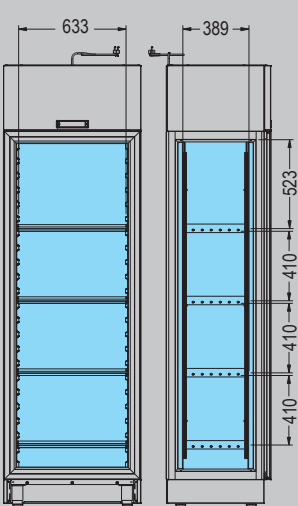

Esposizione su entrambi i lati per bottiglie inclinate
Both sides exhibition of inclined bottles

IMPERIAL 26:

4 ripiani / 4 shelves

64 bottiglie totali / 64 bottles total, Ø 75mm

IMPERIAL 22:

3 ripiani / 3 shelves

48 bottiglie totali / 48 bottles total, Ø 75mm

IMPERIAL 22 DIAGONAL

IMPERIAL 26 DIAGONAL

IMPERIAL VERTICAL

Esposizione bottiglie in verticale
Vertical bottles exhibition

IMPERIAL 26:
4 ripiani / 4 shelves
160 bottiglie totali / 160 bottles total, Ø 75mm

IMPERIAL 22:
3 ripiani / 3 shelves
120 bottiglie totali / 120 bottles total, Ø 75mm

IMPERIAL 22 VERTICAL

IMPERIAL 26 VERTICAL

IMPERIAL LINEAR

Esposizione bottiglie in orizzontale
Horizontal bottles exhibition

IMPERIAL 26:
11 ripiani / 11 shelves
110 bottiglie totali / 110 bottles total, Ø 75mm

IMPERIAL 22:
8 ripiani / 8 shelves
80 bottiglie totali / 80 bottles total, Ø 75mm

IMPERIAL 22 LINEAR

IMPERIAL 26 LINEAR