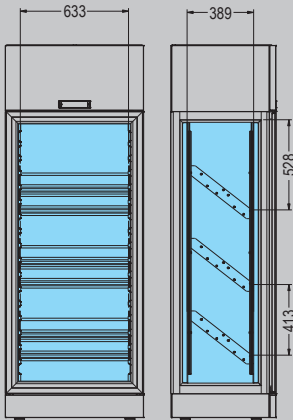

- High efficiency R290 thermodynamics.
- 4 glass sides for maximum display surface.
- Aluminium frame.
- Monobloc placed in the upper part.
- Door with low emissivity structural glass, with tempered and silk-screened outside glasses.
- Black standard colour.
- Interior made in AISI 304 stainless steel.
- Possibility of having 4 different types of shelves.
- 1.800K wine-specific 4 LED lighting.
- Touch screen controller with high contrast backlight.
- Wide hidden handle, integrated on the full height of the door.
- Standard adjustable feet.
- Lock as standard.

Solo dove previsto dalla normativa
Only where required by law

IMPERIAL 22

IMPERIAL 26

IMPERIAL EXPO

Esposizione frontale per bottiglie inclinate su 2 livelli
On 2 levels front exhibition of inclined bottles

IMPERIAL 26:
4 ripiani / 4 shelves
64 bottiglie totali / 64 bottles total, Ø 75mm

IMPERIAL 22:
3 ripiani / 3 shelves
48 bottiglie totali / 48 bottles total, Ø 75mm

IMPERIAL 22 EXPO

IMPERIAL 26 EXPO

IMPERIAL DIAGONAL

Esposizione su entrambi i lati per bottiglie inclinate
Both sides exhibition of inclined bottles

IMPERIAL 26:

4 ripiani / 4 shelves

64 bottiglie totali / 64 bottles total, Ø 75mm

IMPERIAL 22:

3 ripiani / 3 shelves