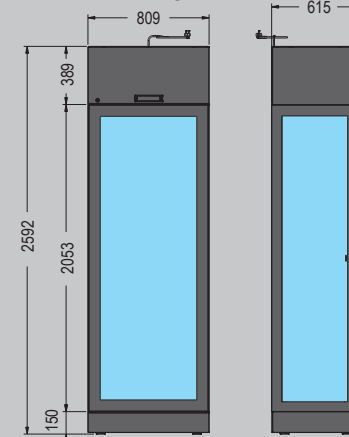

IMPERIAL 26