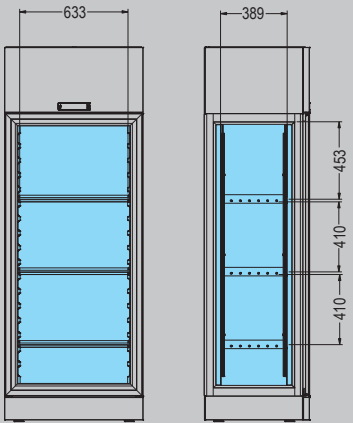

Esposizione su entrambi i lati per bottiglie inclinate
Both sides exhibition of inclined bottles

IMPERIAL 26:

4 ripiani / 4 shelves

64 bottiglie totali / 64 bottles total, Ø 75mm

IMPERIAL 22:

3 ripiani / 3 shelves

48 bottiglie totali / 48 bottles total, Ø 75mm

IMPERIAL 22 DIAGONAL

IMPERIAL 26 DIAGONAL

IMPERIAL VERTICAL

Esposizione bottiglie in verticale
Vertical bottles exhibition

IMPERIAL 26:
4 ripiani / 4 shelves
160 bottiglie totali / 160 bottles total, Ø 75mm

IMPERIAL 22:
3 ripiani / 3 shelves
120 bottiglie totali / 120 bottles total, Ø 75mm

IMPERIAL 22 VERTICAL

IMPERIAL 26 VERTICAL

IMPERIAL LINEAR

Esposizione bottiglie in orizzontale
Horizontal bottles exhibition

IMPERIAL 26:
11 ripiani / 11 shelves
110 bottiglie totali / 110 bottles total, Ø 75mm

IMPERIAL 22:
8 ripiani / 8 shelves
80 bottiglie totali / 80 bottles total, Ø 75mm

IMPERIAL 22 LINEAR

IMPERIAL 26 LINEAR