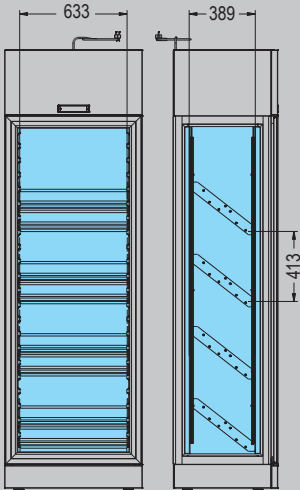

- High efficiency R290 thermodynamics.
- 4 glass sides for maximum display surface.
- Aluminium frame.
- Monobloc placed in the upper part.
- Door with low emissivity structural glass, with tempered and silk-screened outside glasses.
- Black standard colour.
- Interior made in AISI 304 stainless steel.
- Possibility of having 4 different types of shelves.
- 1.800K wine-specific 4 LED lighting.
- Touch screen controller with high contrast backlight.
- Wide hidden handle, integrated on the full height of the door.
- Standard adjustable feet.
- Lock as standard.

Solo dove previsto dalla normativa
Only where required by law

IMPERIAL 22

IMPERIAL 26

IMPERIAL EXPO

Esposizione frontale per bottiglie inclinate su 2 livelli
On 2 levels front exhibition of inclined bottles

IMPERIAL 26:
4 ripiani / 4 shelves
64 bottiglie totali / 64 bottles total, Ø 75mm

IMPERIAL 22:
3 ripiani / 3 shelves
48 bottiglie totali / 48 bottles total, Ø 75mm

IMPERIAL 22 EXPO

IMPERIAL 26 EXPO

IMPERIAL DIAGONAL

Esposizione su entrambi i lati per bottiglie inclinate
Both sides exhibition of inclined bottles

IMPERIAL 26:

4 ripiani / 4 shelves

64 bottiglie totali / 64 bottles total, Ø 75mm

IMPERIAL 22:

3 ripiani / 3 shelves