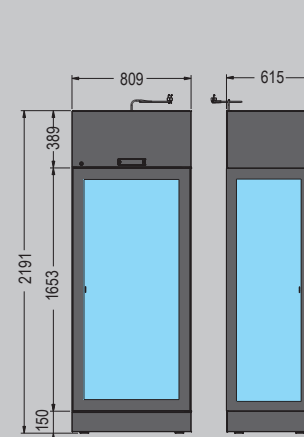

IMPERIAL 22