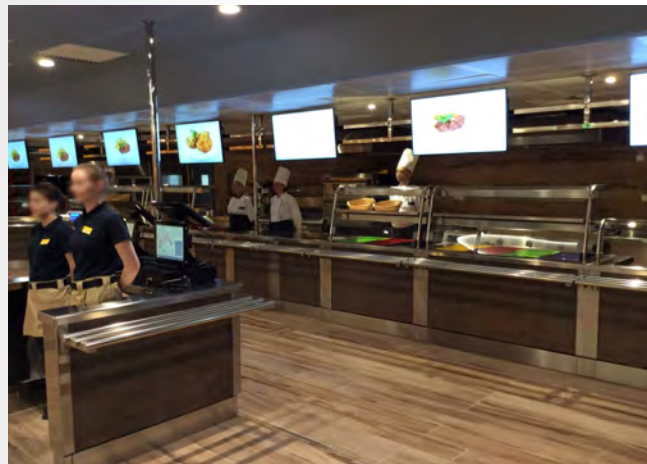

RUSSIA

Waterpark "Leto Leto", Tyumen

SELF 700